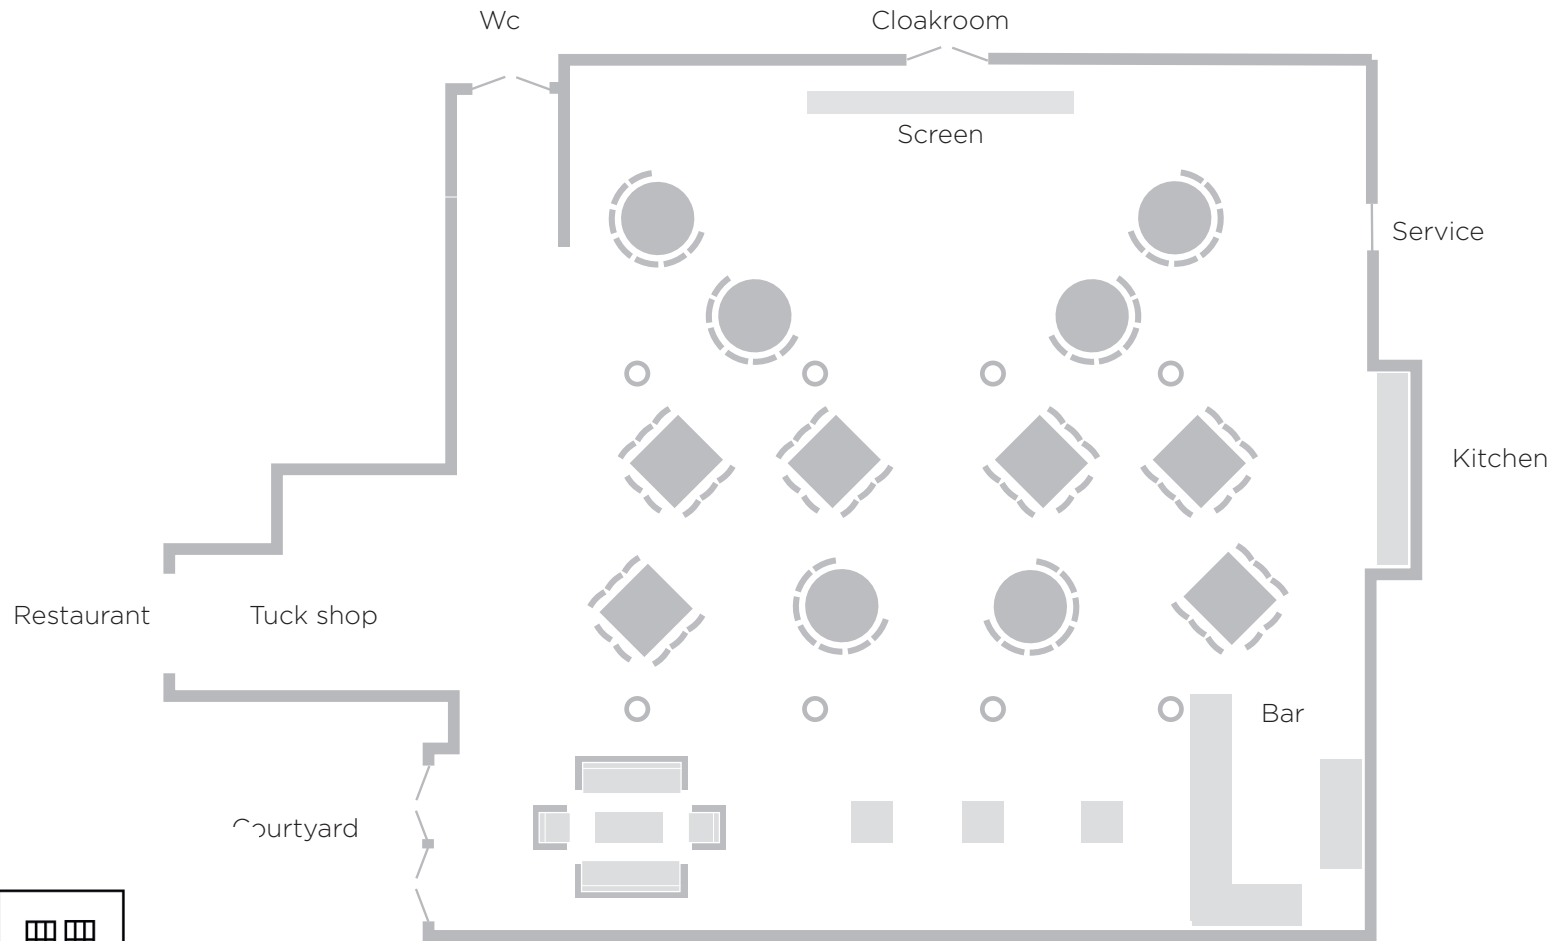

TANNER WAREHOUSE

BERMONDSEY

Theatre
Based on 150 guests

TANNER WAREHOUSE
BERMONDSEY

Reception
Based on 300 guests

TANNER WAREHOUSE
BERMONDSEY

Dinner seating plan
Based on 150 guests

TANNER WAREHOUSE
BERMONDSEY

Cabaret seating plan
Based on 80 guests

TANNER WAREHOUSE
BERMONDSEY