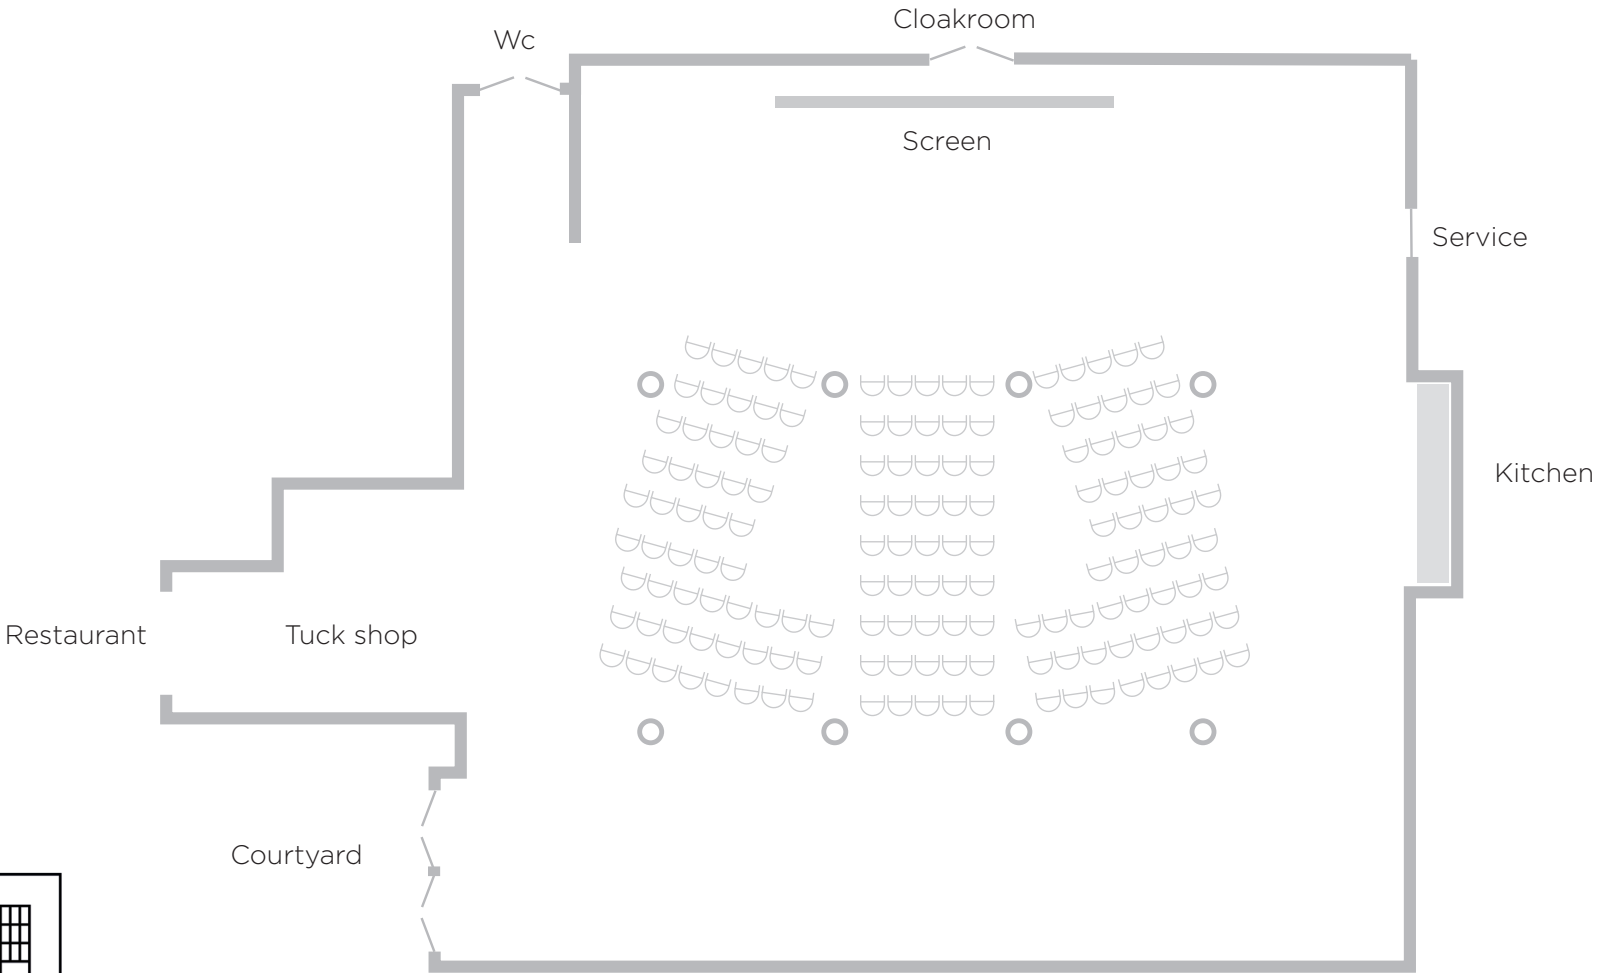

TANNER WAREHOUSE

BERMONDSEY

Theatre
Based on 150 guests

TANNER WAREHOUSE
BERMONDSEY

Reception
Based on 300 guests

TANNER WAREHOUSE
BERMONDSEY

Dinner seating plan
Based on 150 guests

TANNER WAREHOUSE
BERMONDSEY

Cabaret seating plan
Based on 80 guests

TANNER WAREHOUSE
BERMONDSEY