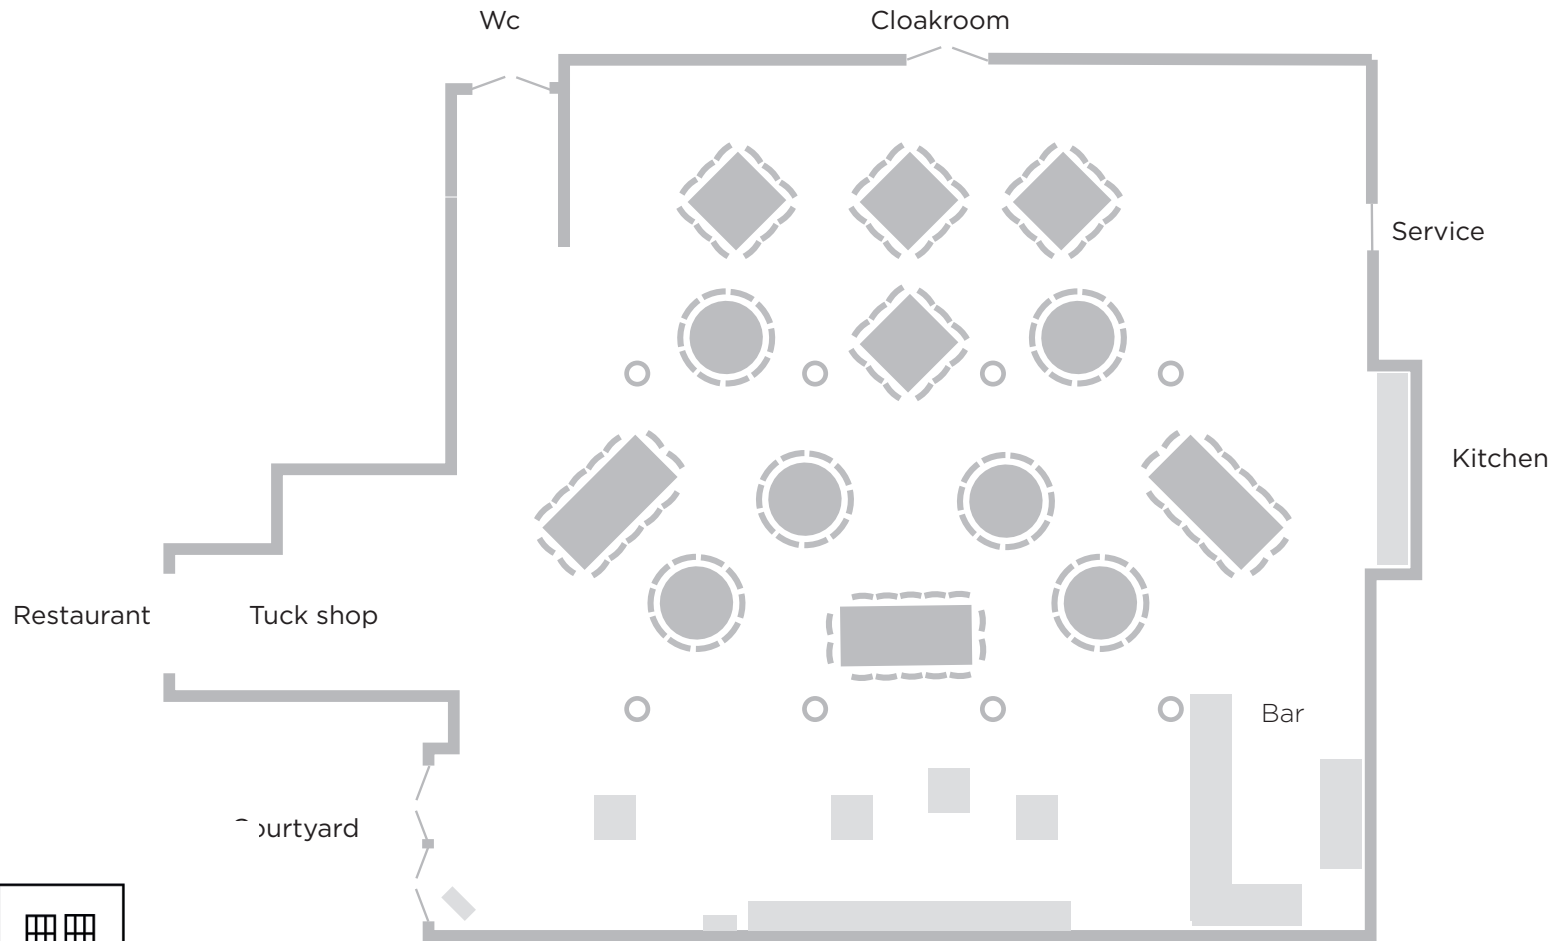

TANNER WAREHOUSE

BERMONDSEY

Theatre
Based on 150 guests

TANNER WAREHOUSE
BERMONDSEY

Reception
Based on 300 guests

TANNER WAREHOUSE
BERMONDSEY

Dinner seating plan
Based on 150 guests

TANNER WAREHOUSE
BERMONDSEY

Cabaret seating plan
Based on 80 guests

TANNER WAREHOUSE
BERMONDSEY