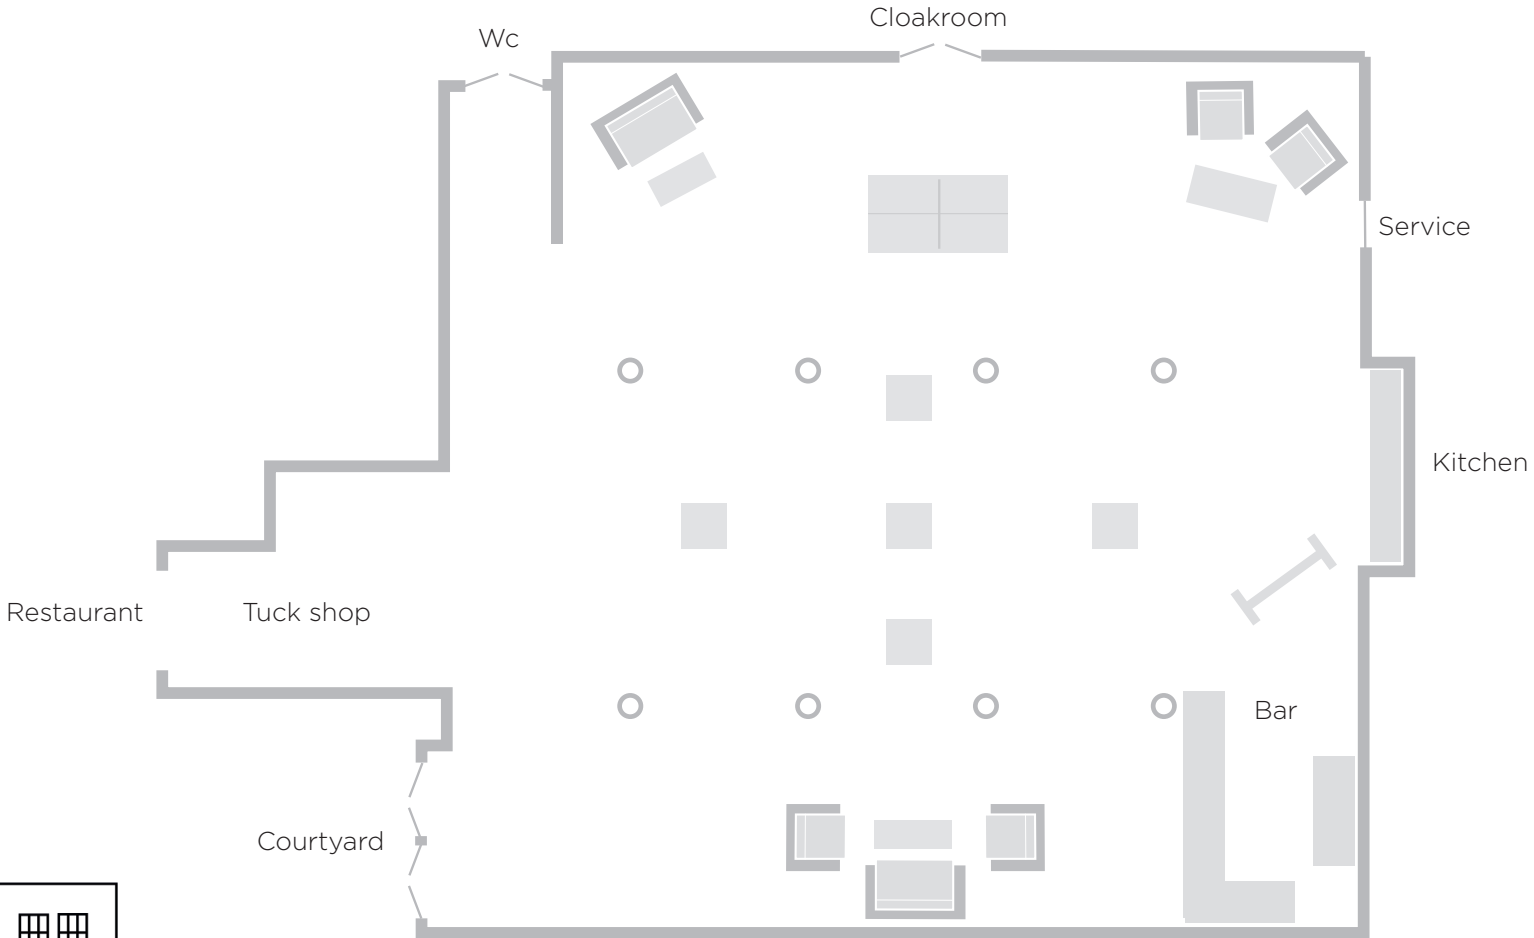

TANNER WAREHOUSE

BERMONDSEY

Theatre
Based on 150 guests

TANNER WAREHOUSE
BERMONDSEY

Reception
Based on 300 guests

TANNER WAREHOUSE
BERMONDSEY

Dinner seating plan
Based on 150 guests

TANNER WAREHOUSE
BERMONDSEY

Cabaret seating plan
Based on 80 guests

TANNER WAREHOUSE
BERMONDSEY